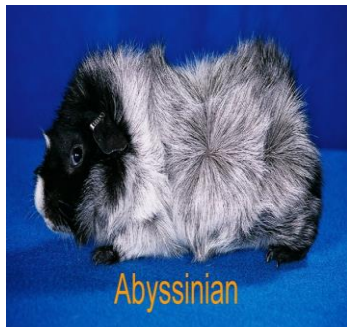

Abyssinian - Satin

Breed	Show Room Variety (Classifications)		Class
Abyssinian	ENTERED AND SHOWN IN 6 CLASSIFICATIONS: SELF - Beige, Black, Chocolate, Cream, Lilac, Red, Red-Eyed Orange, and White AGOUTI - Dilute Agouti, Golden Agouti and Silver Agouti BRINDLE ROAN ANY OTHER SOLID - Dilute Solid, Golden Solid and Silver Solid MARKED - Broken Color, Tortoise Shell, Dalmatian, Dutch, Himalayan, and Tortoise Shell & White		Six Class