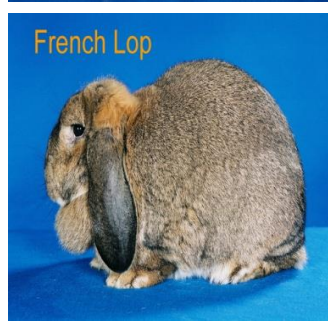

Four Class

Jersey Wooly

Agouti, Any Other Variety, Broken, Self, Shaded, Tan Pattern

Compact

Four Class

RABBIT BREED ID CHART

Show Room Variety (Classifications)

Breed	Show Room Variety (Classifications)	Type	Class
Lilac	Standard	Compact	Four Class
English Lop	Solid Pattern, Broken Pattern	Semi- Arch	Six Class
French Lop	Solid Pattern, Broken Pattern	Commerical	Six Class

RABBIT BREED ID CHART

Breed **Show Room Variety (Classifications)** **Type** **Class**

Lion Head	Varieties: Ruby-Eyed White and Tortoise (Black, Blue, Chocolate, & Lilac)	Compact	Four Class
-----------	---	---------	------------