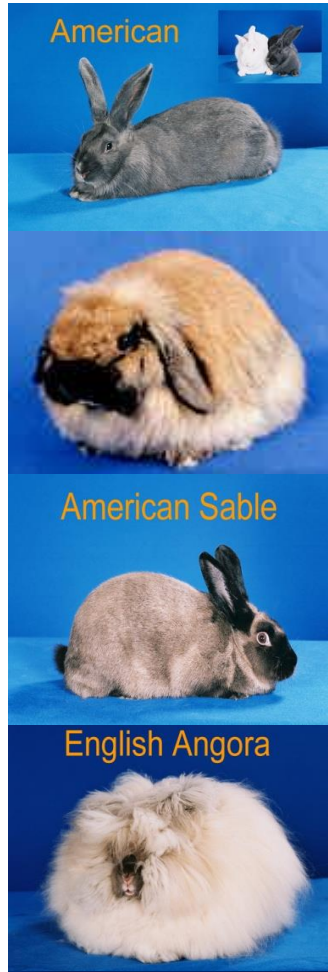

RABBIT BREED ID CHART

Show Room Variety (Classifications)

Breed	Show Room Variety (Classifications)	Type	Class
American	Blue, White	Semi- Arch	Six Class
American Fuzzy Lop	Solid Pattern, Broken Pattern	Compact	Four Class
American Sable	Standard	Commerical	Four Class
english Angora	Colored, White	Compact	Four Class

RABBIT BREED ID CHART

Show Room Variety (Classifications)

Breed

Type

Class

French Angora	Colored, White	Commercial	Four Class
---------------	----------------	------------	------------

Giant Angora	Standard	Commercial	Six Class
--------------	----------	------------	-----------