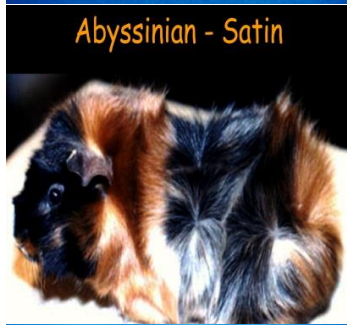

Silver Fox	Standard	Commercial	Six Class
------------	----------	------------	-----------

Silver Marten	Black, Blue, Chocolate, Sable	Commercial	Four Class
---------------	-------------------------------	------------	------------

Tan	Black, Blue, Chocolate, Lilac	Full Arch	Four Class
-----	-------------------------------	-----------	------------

RABBIT BREED ID CHART

Breed	Show Room Variety (Classifications)	Type	Class
Thrianta	Standard	Compact	Four Class

CAVY BREED ID CHART

Abyssinian

Breed	Show Room Variety (Classifications)		Class
Abyssinian	ENTERED AND SHOWN IN 6 CLASSIFICATIONS: SELF - Beige, Black, Chocolate, Cream, Lilac, Red, Red-Eyed Orange, and White AGOUTI - Dilute Agouti, Golden Agouti and Silver Agouti BRINDLE ROAN ANY OTHER SOLID - Dilute Solid, Golden Solid and Silver Solid MARKED - Broken Color, Tortoise Shell, Dalmatian, Dutch, Himalayan, and Tortoise Shell & White		Six Class